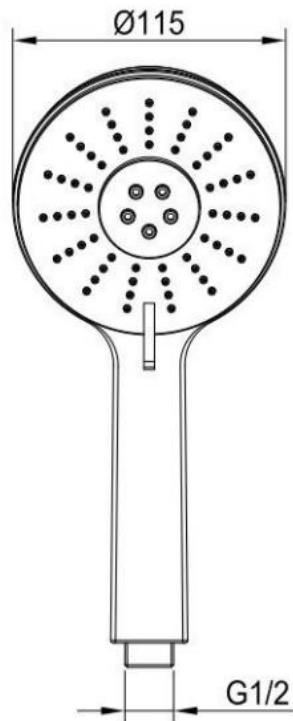

Brand : CAE, China  
Name : 3 Jet hand shower spinning massage spray  
Item Code : 53.182001

Color / Finish: Chrome Plated  
Dimensions :

Product info:  
• Hand Shower

Flushing of pipe must be done before fittings are installed. Failure to do so voids the warranty.  
Follow cleaning instructions and avoid using any harmful chemicals.  
All information is for reference only. Installation shall always be based on the specs provided with actual delivered items.  
For more info, visit [www.sanitecph.com](http://www.sanitecph.com)