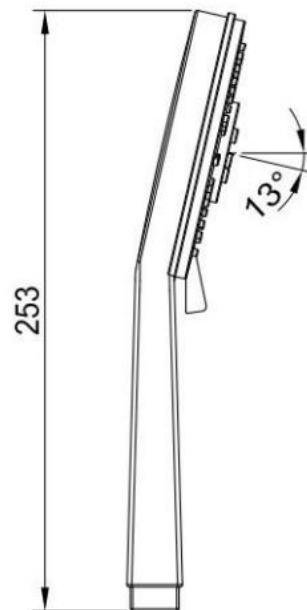

Brand : CAE, China  
Name : 3 Jet hand shower spinning massage spray  
Item Code : 53.182001

Color / Finish: Chrome Plated  
Dimensions :

Product info:  
• Hand Shower

Flushing of pipe must be done before fittings are installed. Failure to do so voids the warranty.  
Follow cleaning instructions and avoid using any harmful chemicals.  
All information is for reference only. Installation shall always be based on the specs provided with actual delivered items.  
For more info, visit [www.sanitecph.com](http://www.sanitecph.com)